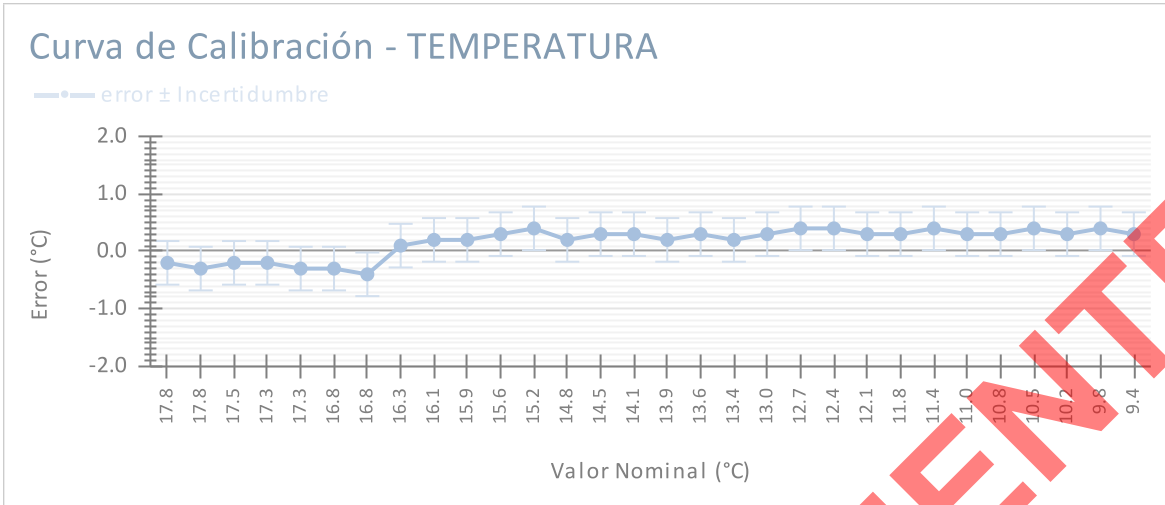

Certificado No.:

42801

Registrador de Temperatura y Humedad

Fecha de Calibración:

2024-02-20

Maxim / Honeywell

NO VALIDO

Tabla 2.0: Lecturas de la HUMEDAD RELATIVA en el área de trabajo (%HR)

Tiempo (hh:mm:ss)	Humedad Relativa Patrón (%HR)	Humedad Relativa Calibrando (%HR)	Error (%HR)
9:15:00 AM	58.8	58.59	-0.2
9:15:30 AM	59.3	59.74	0.4
9:16:00 AM	58.1	57.83	-0.3
9:16:30 AM	58.8	58.61	-0.2
9:17:00 AM	59.4	59.67	0.3
9:17:30 AM	60.9	61.35	0.5
9:18:00 AM	61.2	61.56	0.4
9:18:30 AM	61.6	61.78	0.2
9:19:00 AM	61.9	62.23	0.3
9:19:30 AM	62.5	62.61	0.1
9:20:00 AM	63.0	62.98	0.0
9:20:30 AM	63.3	63.45	0.2
9:21:00 AM	63.6	63.88	0.3
9:21:30 AM	64.2	64.12	-0.1
9:22:00 AM	64.5	64.32	-0.2
9:22:30 AM	64.9	64.83	-0.1
9:23:00 AM	65.3	65.12	-0.2
9:23:30 AM	65.7	65.44	-0.3
9:24:00 AM	66.1	65.81	-0.3
9:24:30 AM	66.3	66.24	-0.1
9:25:00 AM	66.7	66.59	-0.1
9:25:30 AM	67.2	66.97	-0.2
9:26:00 AM	67.5	67.15	-0.3
9:26:30 AM	67.8	67.61	-0.2
9:27:00 AM	68.3	68.09	-0.2
9:27:30 AM	68.7	68.96	0.3
9:28:00 AM	69.1	69.24	0.1
9:28:30 AM	69.4	69.76	0.4
9:29:00 AM	69.9	70.22	0.3
9:29:30 AM	70.4	70.76	0.4
Promedio	64.5	64.5	
Desviación	3.657	3.652	
Max	70.4	70.2	
Min	58.1	57.8	

Certificado No.:

42801

Registrador de Temperatura y Humedad

Fecha de Calibración:

2024-02-20

Maxim / Honeywell

NO VALIDO

PAGO PENDIENTE