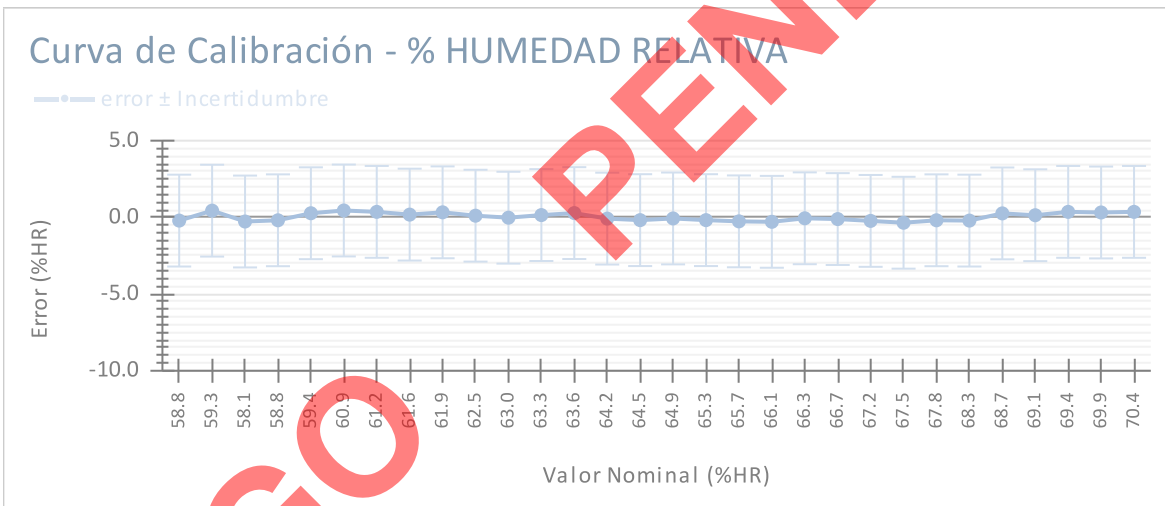

Certificado No.:

42801

Registrador de Temperatura y Humedad

Fecha de Calibración:

2024-02-20

Maxim / Honeywell

NO VALIDO

Tabla 2.0: Lecturas de la HUMEDAD RELATIVA en el área de trabajo (%HR)

Tiempo (hh:mm:ss)	Humedad Relativa Patrón (%HR)	Humedad Relativa Calibrando (%HR)	Error (%HR)
9:15:00 AM	58.8	58.59	-0.2
9:15:30 AM	59.3	59.74	0.4
9:16:00 AM	58.1	57.83	-0.3
9:16:30 AM	58.8	58.61	-0.2
9:17:00 AM	59.4	59.67	0.3
9:17:30 AM	60.9	61.35	0.5
9:18:00 AM	61.2	61.56	0.4
9:18:30 AM	61.6	61.78	0.2
9:19:00 AM	61.9	62.23	0.3
9:19:30 AM	62.5	62.61	0.1
9:20:00 AM	63.0	62.98	0.0
9:20:30 AM	63.3	63.45	0.2
9:21:00 AM	63.6	63.88	0.3
9:21:30 AM	64.2	64.12	-0.1
9:22:00 AM	64.5	64.32	-0.2
9:22:30 AM	64.9	64.83	-0.1
9:23:00 AM	65.3	65.12	-0.2
9:23:30 AM	65.7	65.44	-0.3
9:24:00 AM	66.1	65.81	-0.3
9:24:30 AM	66.3	66.24	-0.1
9:25:00 AM	66.7	66.59	-0.1
9:25:30 AM	67.2	66.97	-0.2
9:26:00 AM	67.5	67.15	-0.3
9:26:30 AM	67.8	67.61	-0.2
9:27:00 AM	68.3	68.09	-0.2
9:27:30 AM	68.7	68.96	0.3
9:28:00 AM	69.1	69.24	0.1
9:28:30 AM	69.4	69.76	0.4
9:29:00 AM	69.9	70.22	0.3
9:29:30 AM	70.4	70.76	0.4
Promedio	64.5	64.5	
Desviación	3.657	3.652	
Max	70.4	70.2	
Min	58.1	57.8	

Certificado No.:

42801

Registrador de Temperatura y Humedad

Fecha de Calibración:

2024-02-20

Maxim / Honeywell

NO VALIDO

PAGO PENDIENTE